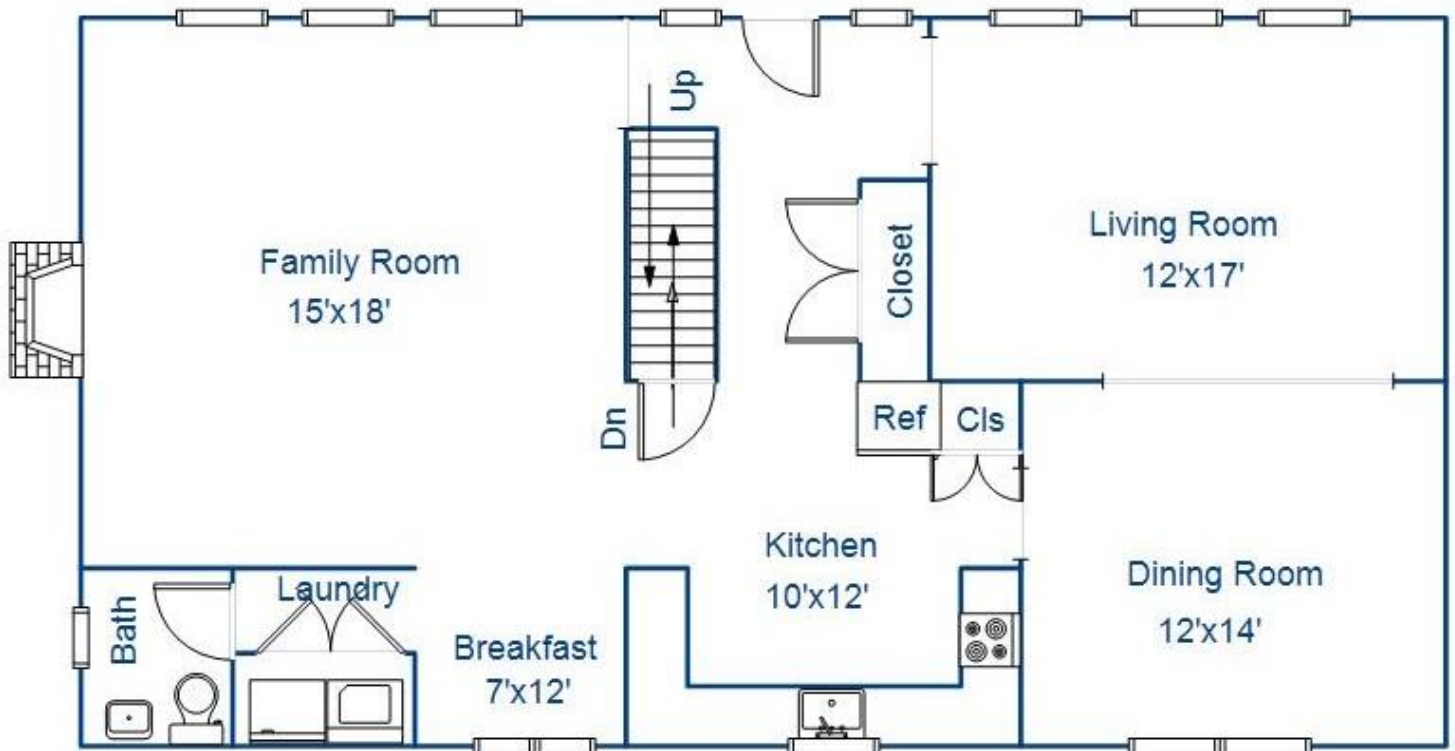

Property Floor-plan

Address: 1 Terrich Court, Ossining, NY 10562

Floor Description: First Floor

This floor plan illustration is an approximation of existing structures and features and is provided for convenience only with the permission of the seller. All measurements are approximate. The Mark Seiden Real Estate Team and the seller do not guarantee these measurements to be exact or to scale. Buyer should confirm measurements using their own sources.

Property Floor-plan

Address: 1 Terrich Court, Ossining, NY 10562

Floor Description: Second Floor

This floor plan illustration is an approximation of existing structures and features and is provided for convenience only with the permission of the seller. All measurements are approximate. The Mark Seiden Real Estate Team and the seller do not guarantee these measurements to be exact or to scale. Buyer should confirm measurements using their own sources.

Property Floor-plan

Address: 1 Terrich Court, Ossining, NY 10562

Floor Description: Lower Level

This floor plan illustration is an approximation of existing structures and features and is provided for convenience only with the permission of the seller. All measurements are approximate. The Mark Seiden Real Estate Team and the seller do not guarantee these measurements to be exact or to scale. Buyer should confirm measurements using their own sources.