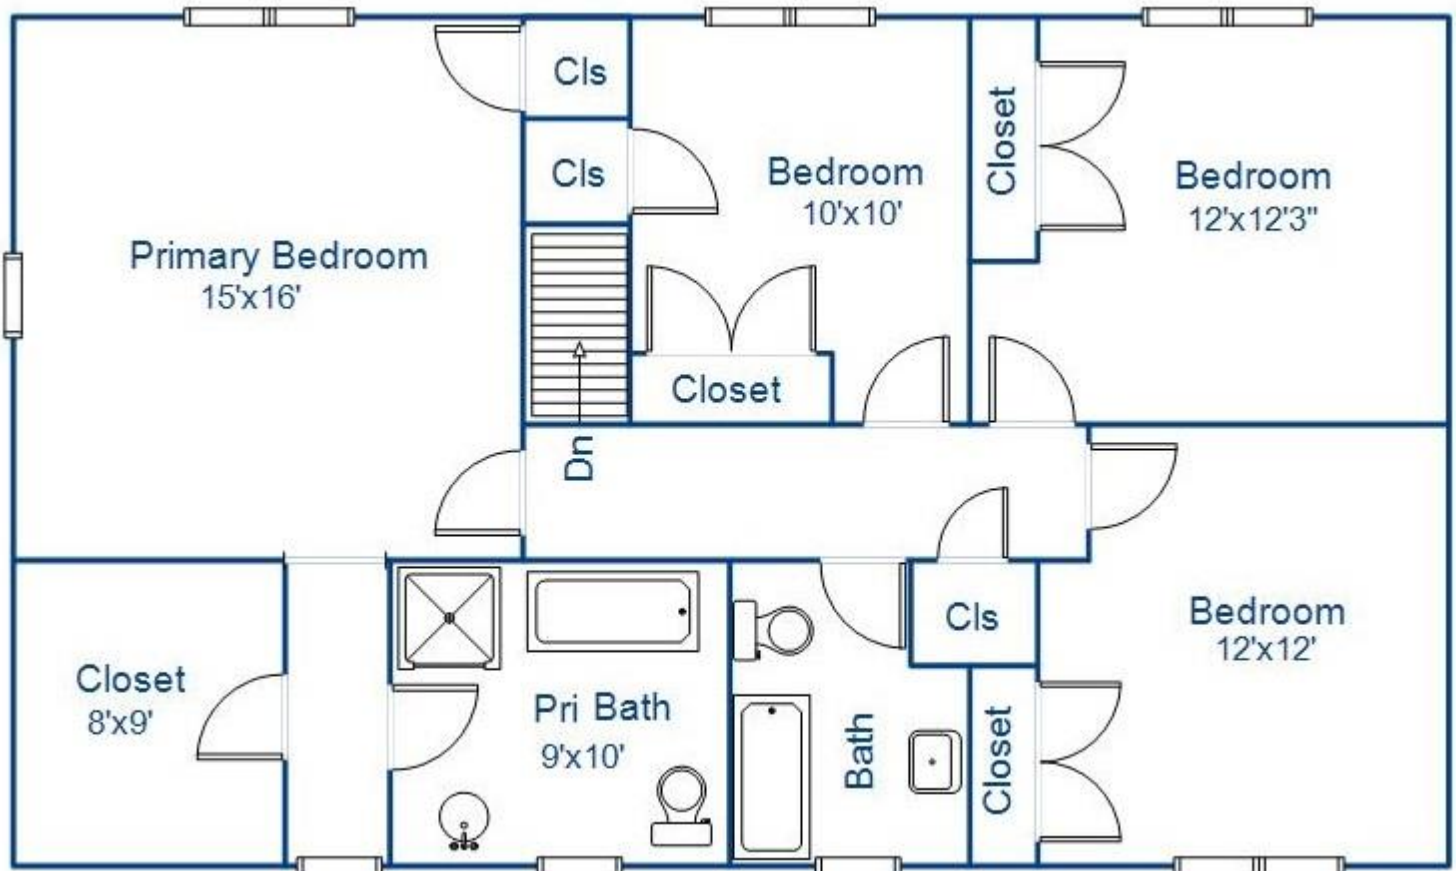

Property Floor-plan

Address: 1 Terrich Court, Ossining, NY 10562

Floor Description: First Floor

This floor plan illustration is an approximation of existing structures and features and is provided for convenience only with the permission of the seller. All measurements are approximate. The Mark Seiden Real Estate Team and the seller do not guarantee these measurements to be exact or to scale. Buyer should confirm measurements using their own sources.

Property Floor-plan

Address: 1 Terrich Court, Ossining, NY 10562

Floor Description: Second Floor

This floor plan illustration is an approximation of existing structures and features and is provided for convenience only with the permission of the seller. All measurements are approximate. The Mark Seiden Real Estate Team and the seller do not guarantee these measurements to be exact or to scale. Buyer should confirm measurements using their own sources.

Property Floor-plan

Address: 1 Terrich Court, Ossining, NY 10562

Floor Description: Lower Level

This floor plan illustration is an approximation of existing structures and features and is provided for convenience only with the permission of the seller. All measurements are approximate. The Mark Seiden Real Estate Team and the seller do not guarantee these measurements to be exact or to scale. Buyer should confirm measurements using their own sources.