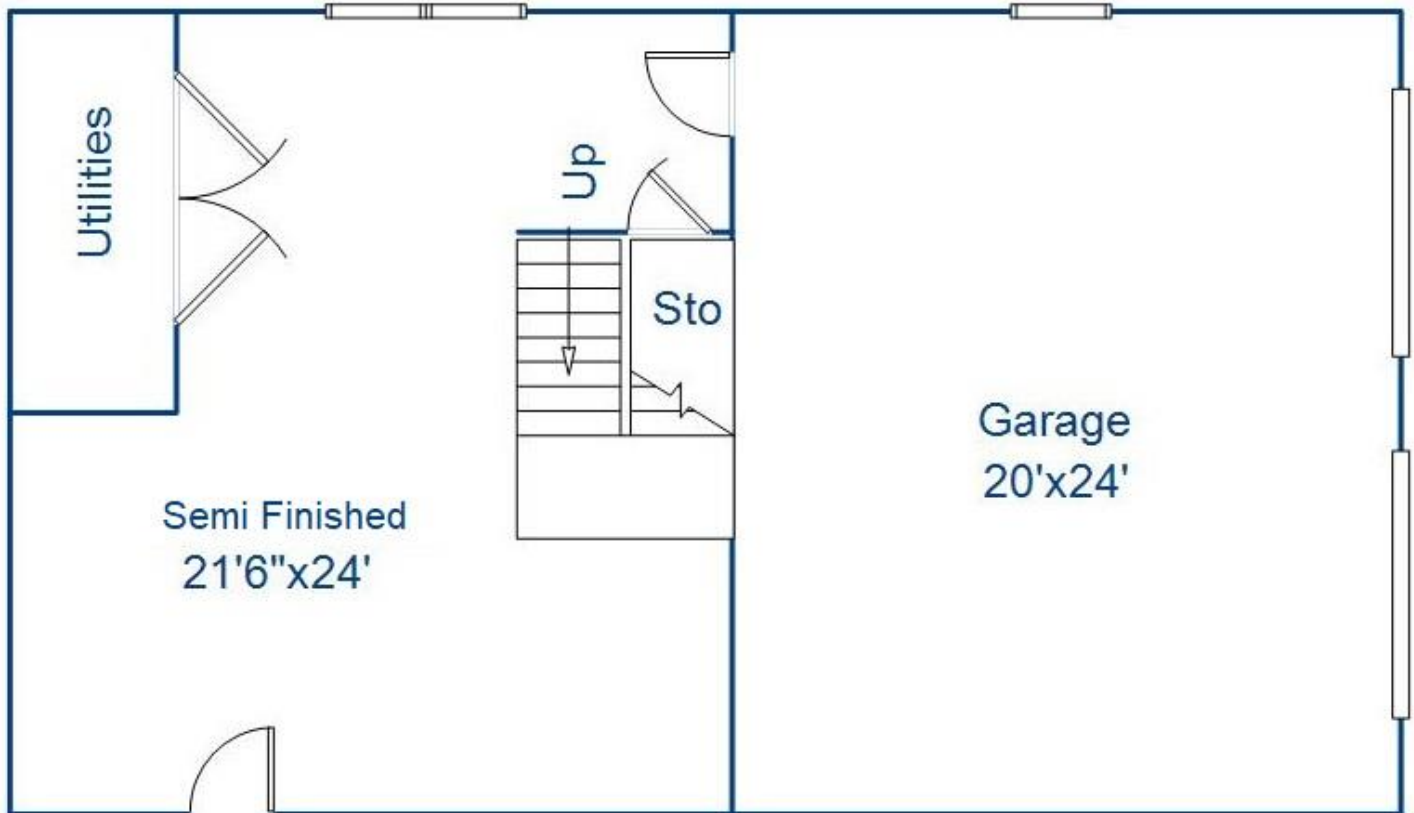

Property Floor-plan

Address: 1 Terrich Court, Ossining, NY 10562

Floor Description: First Floor

This floor plan illustration is an approximation of existing structures and features and is provided for convenience only with the permission of the seller. All measurements are approximate. The Mark Seiden Real Estate Team and the seller do not guarantee these measurements to be exact or to scale. Buyer should confirm measurements using their own sources.

Property Floor-plan

Address: 1 Terrich Court, Ossining, NY 10562

Floor Description: Second Floor

This floor plan illustration is an approximation of existing structures and features and is provided for convenience only with the permission of the seller. All measurements are approximate. The Mark Seiden Real Estate Team and the seller do not guarantee these measurements to be exact or to scale. Buyer should confirm measurements using their own sources.

Property Floor-plan

Address: 1 Terrich Court, Ossining, NY 10562

Floor Description: Lower Level

This floor plan illustration is an approximation of existing structures and features and is provided for convenience only with the permission of the seller. All measurements are approximate. The Mark Seiden Real Estate Team and the seller do not guarantee these measurements to be exact or to scale. Buyer should confirm measurements using their own sources.