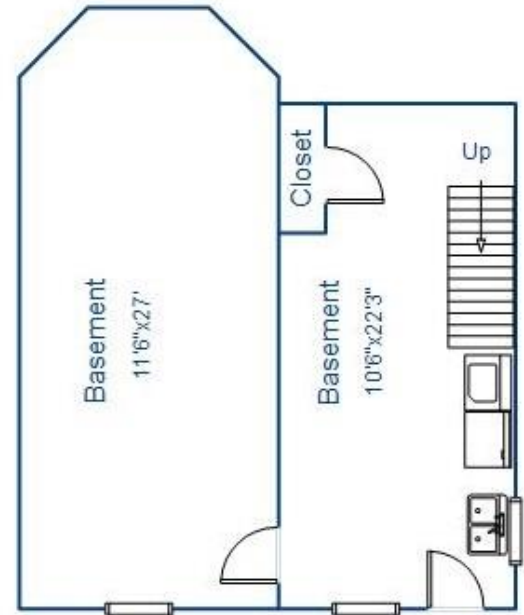

Property Floor-plan

Address: 4 Prospect Place, Ossining, NY 10562

Floor Description: First Floor

This floor plan illustration is an approximation of existing structures and features and is provided for convenience only with the permission of the seller. All measurements are approximate. The Mark Seiden Real Estate Team and the seller do not guarantee these measurements to be exact or to scale. Buyer should confirm measurements using their own sources.

Property Floor-plan

Address: 4 Prospect Place, Ossining, NY 10562

Floor Description: Second Floor

This floor plan illustration is an approximation of existing structures and features and is provided for convenience only with the permission of the seller. All measurements are approximate. The Mark Seiden Real Estate Team and the seller do not guarantee these measurements to be exact or to scale. Buyer should confirm measurements using their own sources.

Property Floor-plan

Address: 4 Prospect Place, Ossining, NY 10562

Floor Description: Attic and Basement

This floor plan illustration is an approximation of existing structures and features and is provided for convenience only with the permission of the seller. All measurements are approximate. The Mark Seiden Real Estate Team and the seller do not guarantee these measurements to be exact or to scale. Buyer should confirm measurements using their own sources.