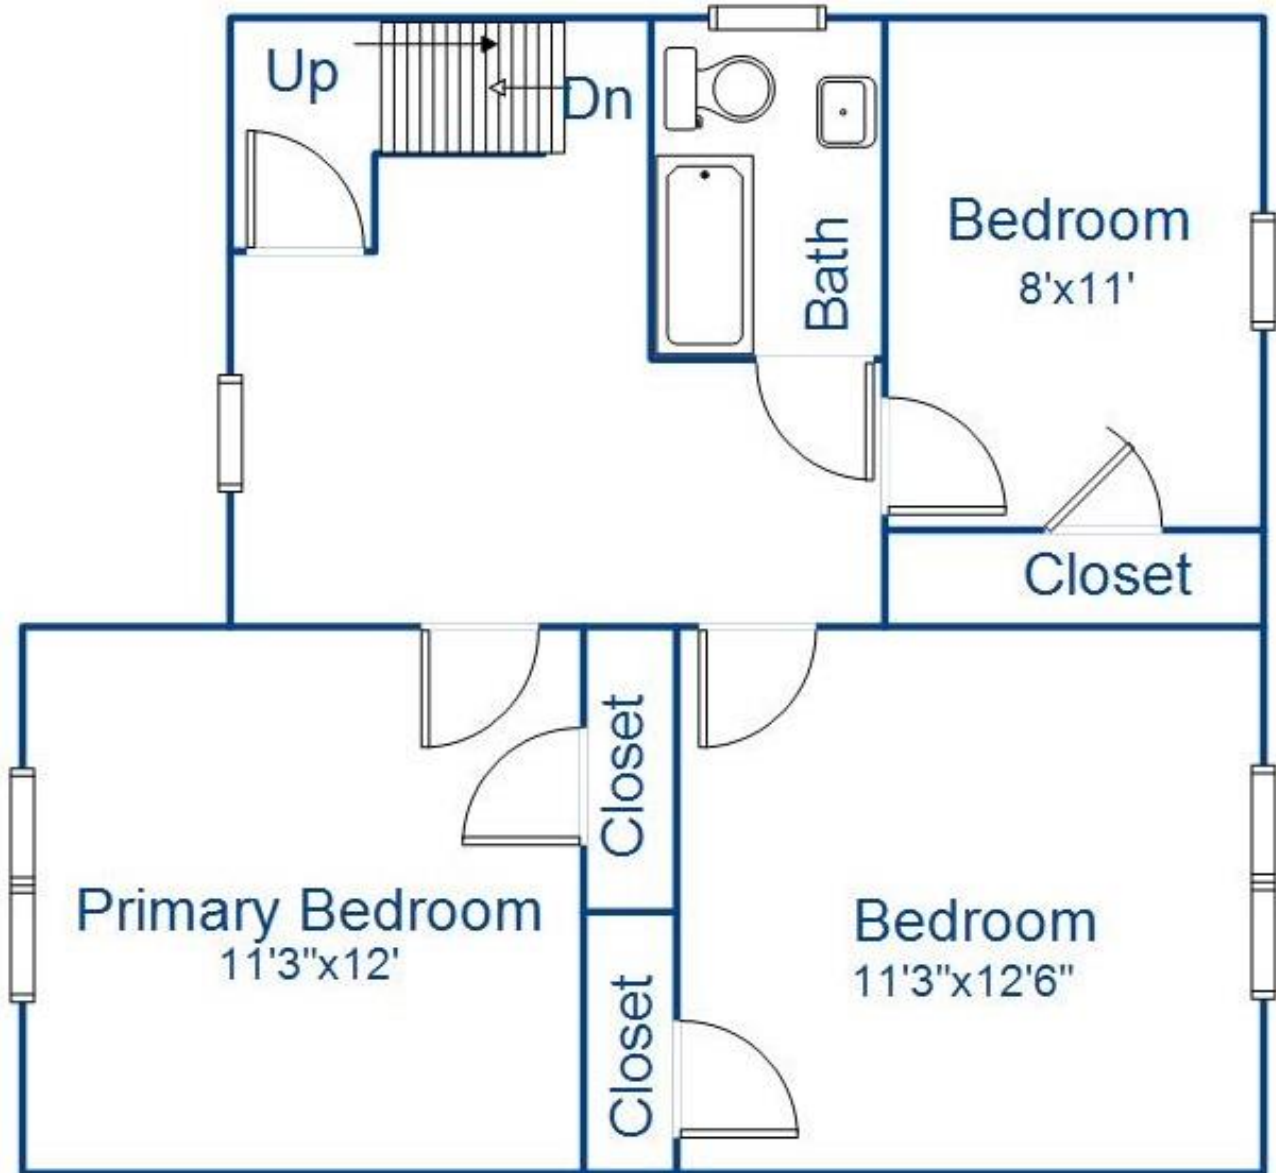

Property Floor-plan

Address: 4 Prospect Place, Ossining, NY 10562

Floor Description: First Floor

This floor plan illustration is an approximation of existing structures and features and is provided for convenience only with the permission of the seller. All measurements are approximate. The Mark Seiden Real Estate Team and the seller do not guarantee these measurements to be exact or to scale. Buyer should confirm measurements using their own sources.

Property Floor-plan

Address: 4 Prospect Place, Ossining, NY 10562

Floor Description: Second Floor

This floor plan illustration is an approximation of existing structures and features and is provided for convenience only with the permission of the seller. All measurements are approximate. The Mark Seiden Real Estate Team and the seller do not guarantee these measurements to be exact or to scale. Buyer should confirm measurements using their own sources.

Property Floor-plan

Address: 4 Prospect Place, Ossining, NY 10562

Floor Description: Attic and Basement

This floor plan illustration is an approximation of existing structures and features and is provided for convenience only with the permission of the seller. All measurements are approximate. The Mark Seiden Real Estate Team and the seller do not guarantee these measurements to be exact or to scale. Buyer should confirm measurements using their own sources.