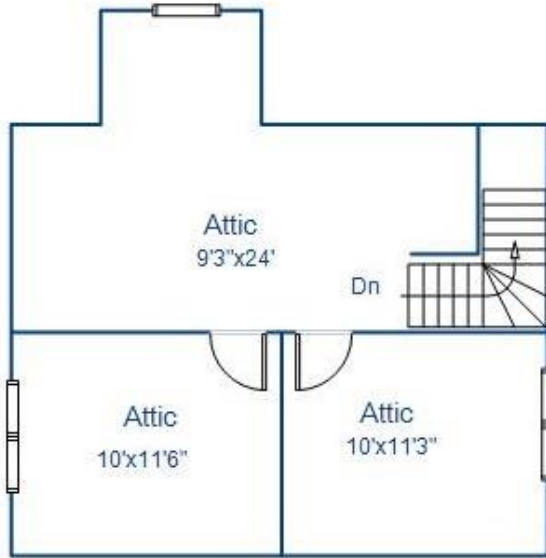

Property Floor-plan

Address: 4 Prospect Place, Ossining, NY 10562

Floor Description: First Floor

This floor plan illustration is an approximation of existing structures and features and is provided for convenience only with the permission of the seller. All measurements are approximate. The Mark Seiden Real Estate Team and the seller do not guarantee these measurements to be exact or to scale. Buyer should confirm measurements using their own sources.

Property Floor-plan

Address: 4 Prospect Place, Ossining, NY 10562

Floor Description: Second Floor

This floor plan illustration is an approximation of existing structures and features and is provided for convenience only with the permission of the seller. All measurements are approximate. The Mark Seiden Real Estate Team and the seller do not guarantee these measurements to be exact or to scale. Buyer should confirm measurements using their own sources.

Property Floor-plan

Address: 4 Prospect Place, Ossining, NY 10562

Floor Description: Attic and Basement

This floor plan illustration is an approximation of existing structures and features and is provided for convenience only with the permission of the seller. All measurements are approximate. The Mark Seiden Real Estate Team and the seller do not guarantee these measurements to be exact or to scale. Buyer should confirm measurements using their own sources.