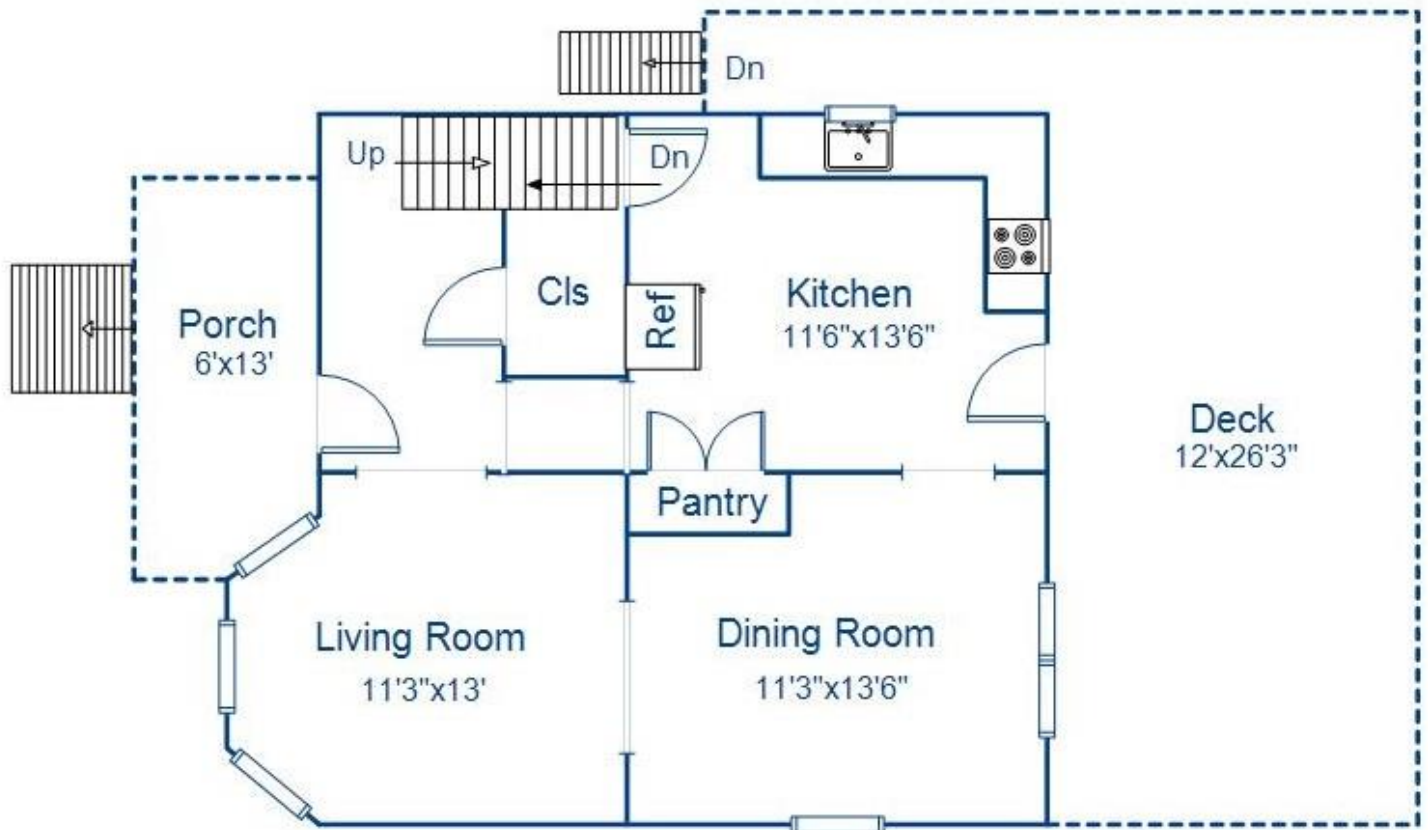

Property Floor-plan

Address: 4 Prospect Place, Ossining, NY 10562

Floor Description: First Floor

This floor plan illustration is an approximation of existing structures and features and is provided for convenience only with the permission of the seller. All measurements are approximate. The Mark Seiden Real Estate Team and the seller do not guarantee these measurements to be exact or to scale. Buyer should confirm measurements using their own sources.

Property Floor-plan

Address: 4 Prospect Place, Ossining, NY 10562

Floor Description: Second Floor

This floor plan illustration is an approximation of existing structures and features and is provided for convenience only with the permission of the seller. All measurements are approximate. The Mark Seiden Real Estate Team and the seller do not guarantee these measurements to be exact or to scale. Buyer should confirm measurements using their own sources.

Property Floor-plan

Address: 4 Prospect Place, Ossining, NY 10562

Floor Description: Attic and Basement

This floor plan illustration is an approximation of existing structures and features and is provided for convenience only with the permission of the seller. All measurements are approximate. The Mark Seiden Real Estate Team and the seller do not guarantee these measurements to be exact or to scale. Buyer should confirm measurements using their own sources.