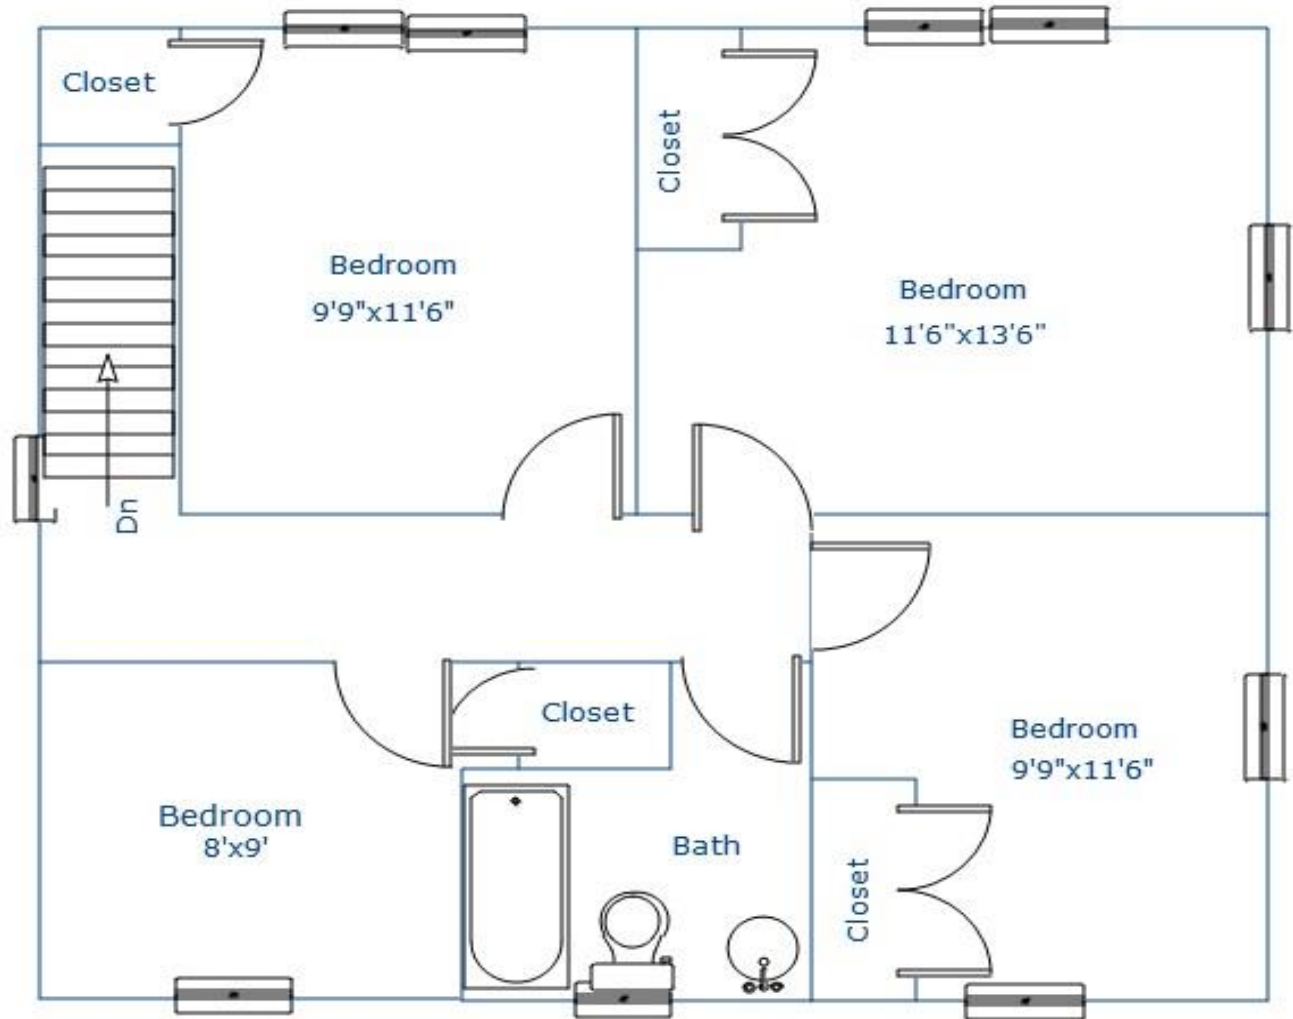

Property Floor-plan

Address: 51 Croton Dam Road, Ossining, NY 10562

Floor Description: First Floor

This floor plan illustration is an approximation of existing structures and features and is provided for convenience only with the permission of the seller. All measurements are approximate. The Mark Seiden Real Estate Team and the seller do not guarantee these measurements to be exact or to scale. Buyer should confirm measurements using their own sources.

Property Floor-plan

Address: 51 Croton Dam Road, Ossining, NY 10562

Floor Description: Second Floor

This floor plan illustration is an approximation of existing structures and features and is provided for convenience only with the permission of the seller. All measurements are approximate. The Mark Seiden Real Estate Team and the seller do not guarantee these measurements to be exact or to scale. Buyer should confirm measurements using their own sources.

Property Floor-plan

Address: 51 Croton Dam Road, Ossining, NY 10562

Floor Description: Basement

This floor plan illustration is an approximation of existing structures and features and is provided for convenience only with the permission of the seller. All measurements are approximate. The Mark Seiden Real Estate Team and the seller do not guarantee these measurements to be exact or to scale. Buyer should confirm measurements using their own sources.