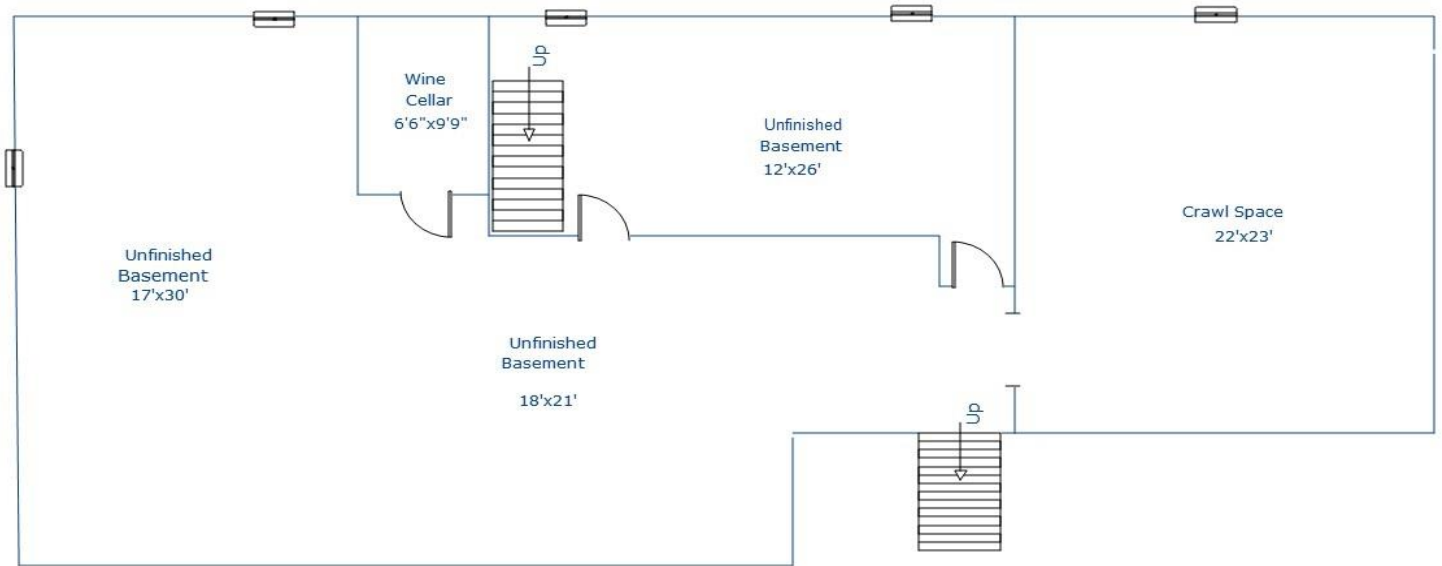

Property Floor-plan

Address: 51 Croton Dam Road, Ossining, NY 10562

Floor Description: First Floor

This floor plan illustration is an approximation of existing structures and features and is provided for convenience only with the permission of the seller. All measurements are approximate. The Mark Seiden Real Estate Team and the seller do not guarantee these measurements to be exact or to scale. Buyer should confirm measurements using their own sources.

Property Floor-plan

Address: 51 Croton Dam Road, Ossining, NY 10562

Floor Description: Second Floor

This floor plan illustration is an approximation of existing structures and features and is provided for convenience only with the permission of the seller. All measurements are approximate. The Mark Seiden Real Estate Team and the seller do not guarantee these measurements to be exact or to scale. Buyer should confirm measurements using their own sources.

Property Floor-plan

Address: 51 Croton Dam Road, Ossining, NY 10562

Floor Description: Basement

This floor plan illustration is an approximation of existing structures and features and is provided for convenience only with the permission of the seller. All measurements are approximate. The Mark Seiden Real Estate Team and the seller do not guarantee these measurements to be exact or to scale. Buyer should confirm measurements using their own sources.