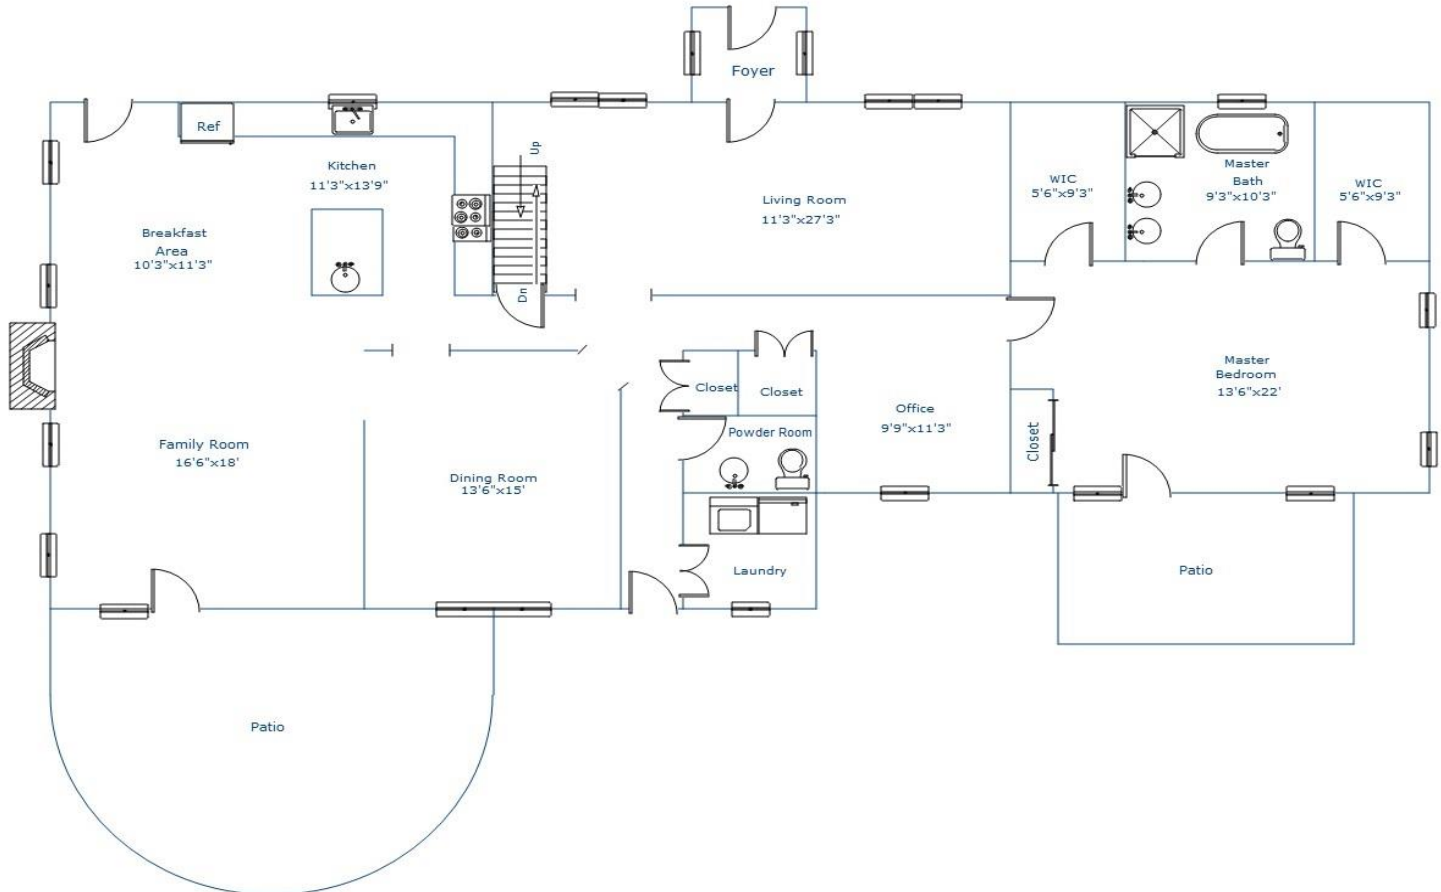

Property Floor-plan

Address: 51 Croton Dam Road, Ossining, NY 10562

Floor Description: First Floor

This floor plan illustration is an approximation of existing structures and features and is provided for convenience only with the permission of the seller. All measurements are approximate. The Mark Seiden Real Estate Team and the seller do not guarantee these measurements to be exact or to scale. Buyer should confirm measurements using their own sources.

Property Floor-plan

Address: 51 Croton Dam Road, Ossining, NY 10562

Floor Description: Second Floor

This floor plan illustration is an approximation of existing structures and features and is provided for convenience only with the permission of the seller. All measurements are approximate. The Mark Seiden Real Estate Team and the seller do not guarantee these measurements to be exact or to scale. Buyer should confirm measurements using their own sources.

Property Floor-plan

Address: 51 Croton Dam Road, Ossining, NY 10562

Floor Description: Basement

This floor plan illustration is an approximation of existing structures and features and is provided for convenience only with the permission of the seller. All measurements are approximate. The Mark Seiden Real Estate Team and the seller do not guarantee these measurements to be exact or to scale. Buyer should confirm measurements using their own sources.