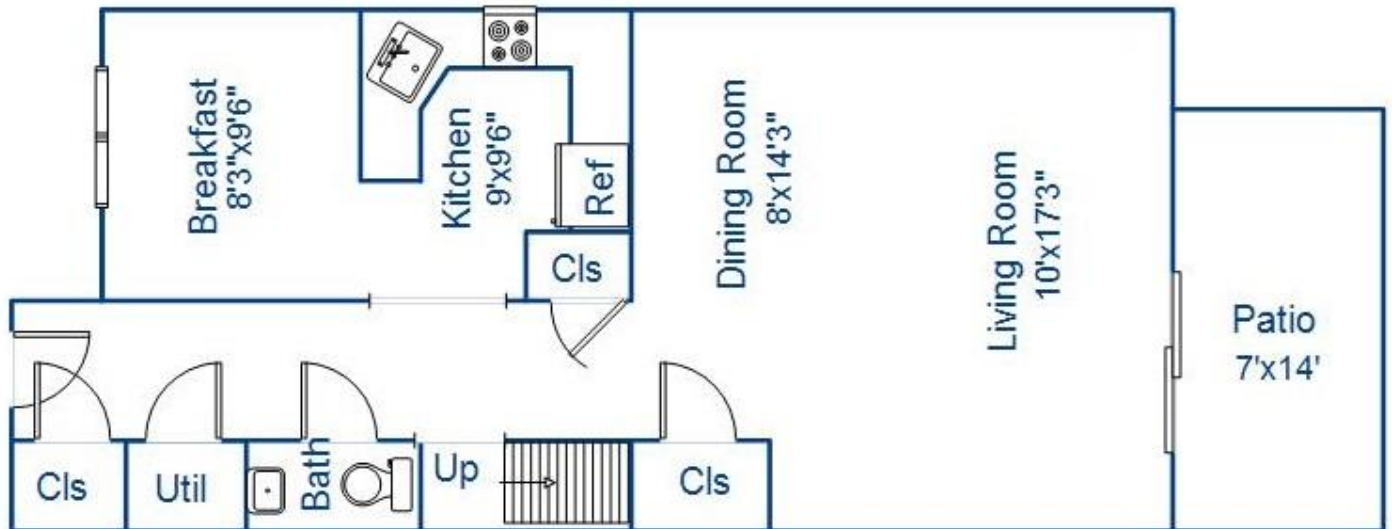

Property Floor-plan

Address: 52 Hudson View Hill, Ossining, NY 10562

Floor Description: First Floor

This floor plan illustration is an approximation of existing structures and features and is provided for convenience only with the permission of the seller. All measurements are approximate. The Mark Seiden Real Estate Team and the seller do not guarantee these measurements to be exact or to scale. Buyer should confirm measurements using their own sources.

Property Floor-plan

Address: 52 Hudson View Hill, Ossining, NY 10562

Floor Description: Second Floor

This floor plan illustration is an approximation of existing structures and features and is provided for convenience only with the permission of the seller. All measurements are approximate. The Mark Seiden Real Estate Team and the seller do not guarantee these measurements to be exact or to scale. Buyer should confirm measurements using their own sources.