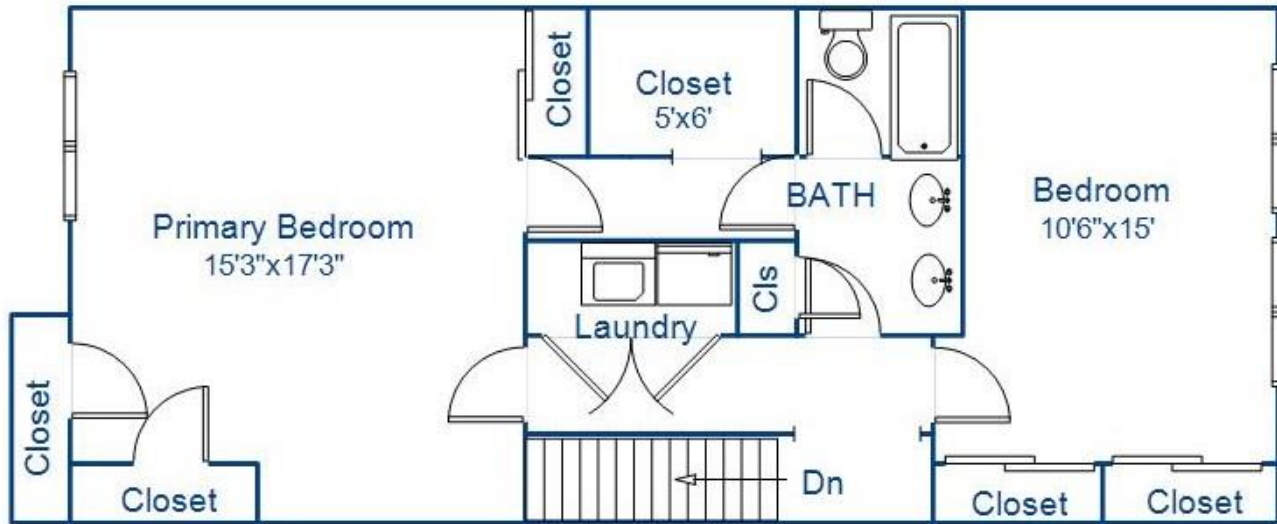

Property Floor-plan

Address: 52 Hudson View Hill, Ossining, NY 10562

Floor Description: First Floor

This floor plan illustration is an approximation of existing structures and features and is provided for convenience only with the permission of the seller. All measurements are approximate. The Mark Seiden Real Estate Team and the seller do not guarantee these measurements to be exact or to scale. Buyer should confirm measurements using their own sources.

Property Floor-plan

Address: 52 Hudson View Hill, Ossining, NY 10562

Floor Description: Second Floor

This floor plan illustration is an approximation of existing structures and features and is provided for convenience only with the permission of the seller. All measurements are approximate. The Mark Seiden Real Estate Team and the seller do not guarantee these measurements to be exact or to scale. Buyer should confirm measurements using their own sources.